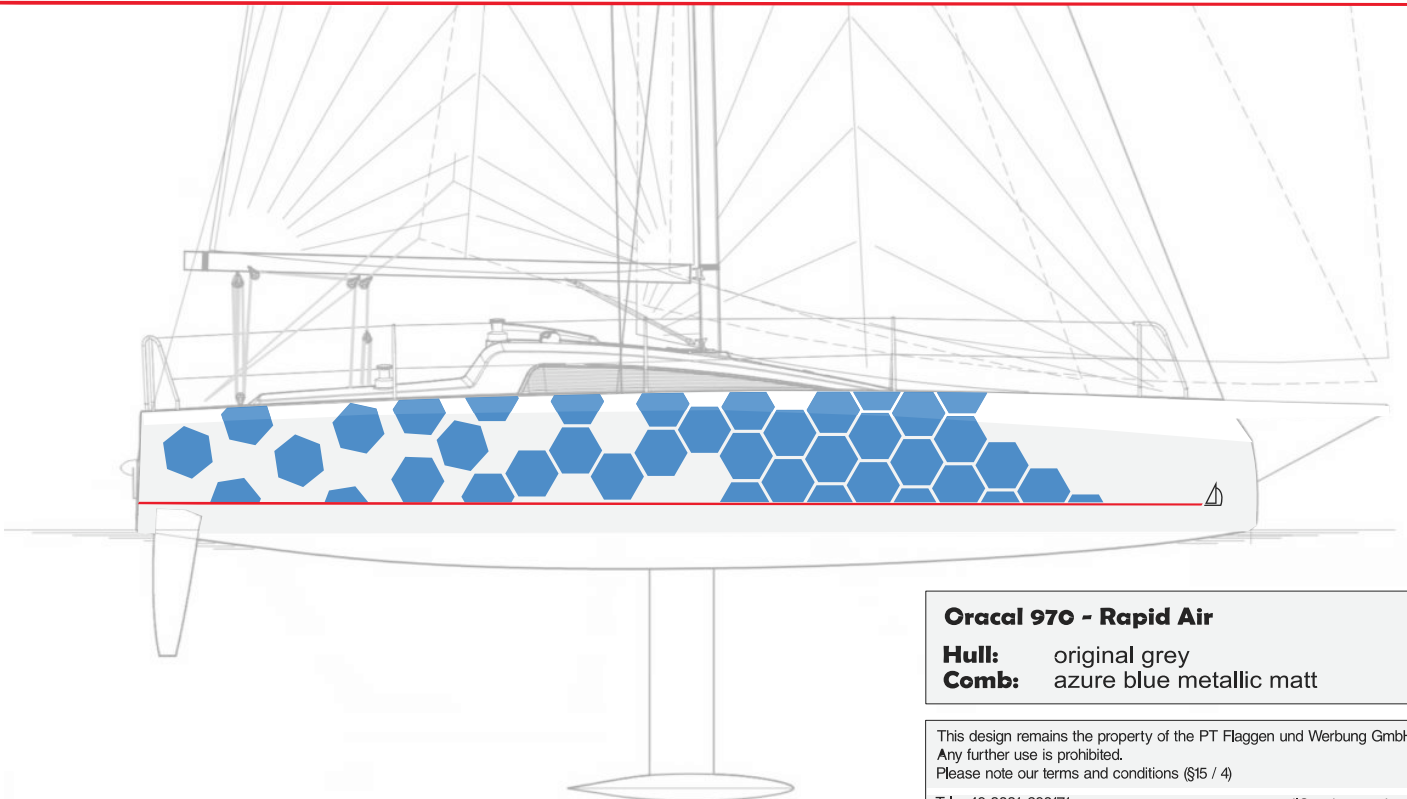

Dehler 30od

PT - comb design

Oracal 970 - Rapid Air

Hull: original grey
Comb: azure blue metallic matt

This design remains the property of the PT Flaggen und Werbung GmbH.
Any further use is prohibited.
Please note our terms and conditions (§15 / 4)

Tel. +49 3831 298171

mail@yachtwrapping-pt.com