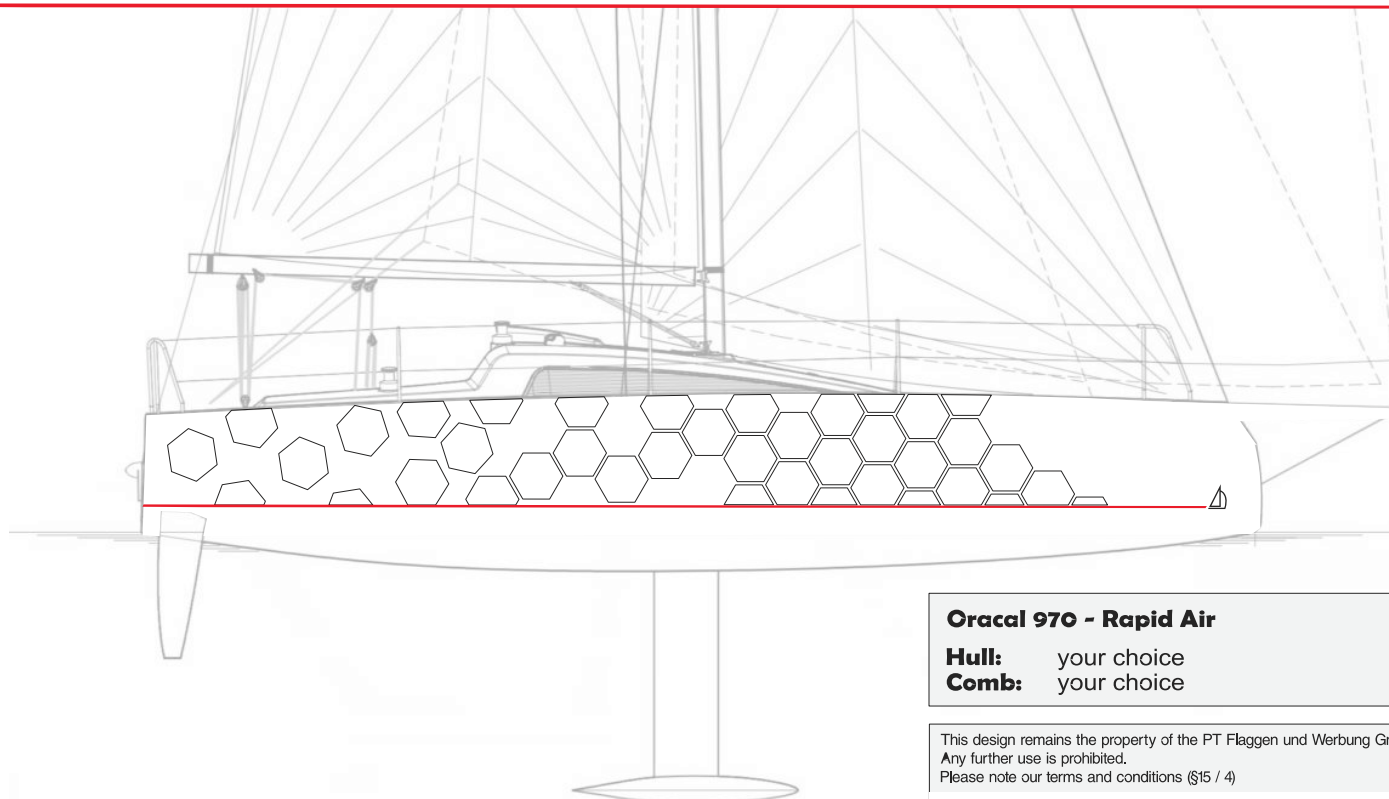

Tel. +49 3831 298171

mail@yachtwrapping-pt.com

Dehler 30od

PT - comb design

Oracal 970 - Rapid Air

Hull: azure metallic matt 197
Comb: anthracite 093

This design remains the property of the PT Flaggen und Werbung GmbH.
Any further use is prohibited.
Please note our terms and conditions (§15 / 4)

Tel. +49 3831 298171

mail@yachtwrapping-pt.com

Dehler 30od

PT - comb design

Oracal 970 - Rapid Air

Hull: your choice
Comb: your choice

This design remains the property of the PT Flaggen und Werbung GmbH.
Any further use is prohibited.
Please note our terms and conditions (§15 / 4)