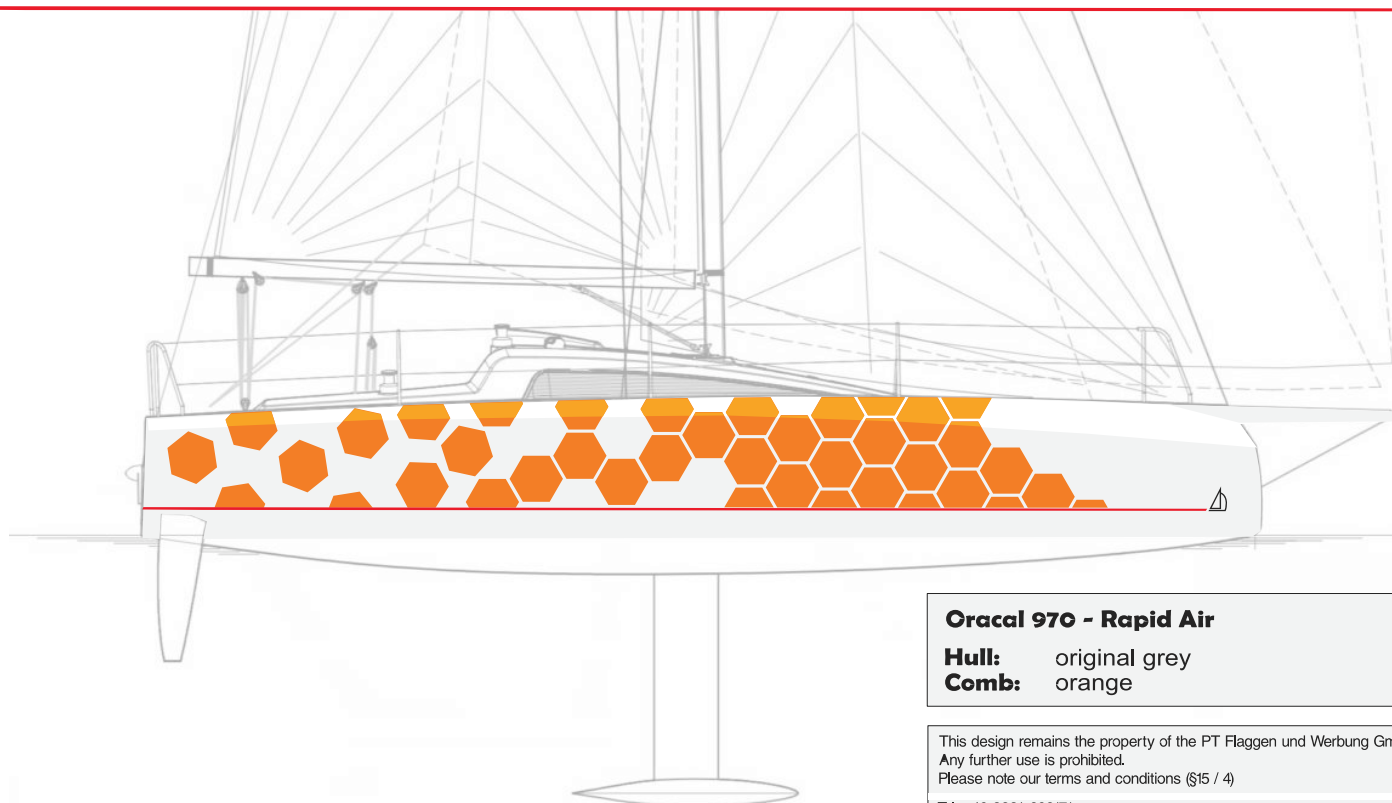

Dehler 30od

PT - comb design

Oracal 970 - Rapid Air

Hull: original grey
Comb: orange

This design remains the property of the PT Flaggen und Werbung GmbH.
Any further use is prohibited.
Please note our terms and conditions (§15 / 4)

Tel. +49 3831 298171

mail@yachtwrapping-pt.com