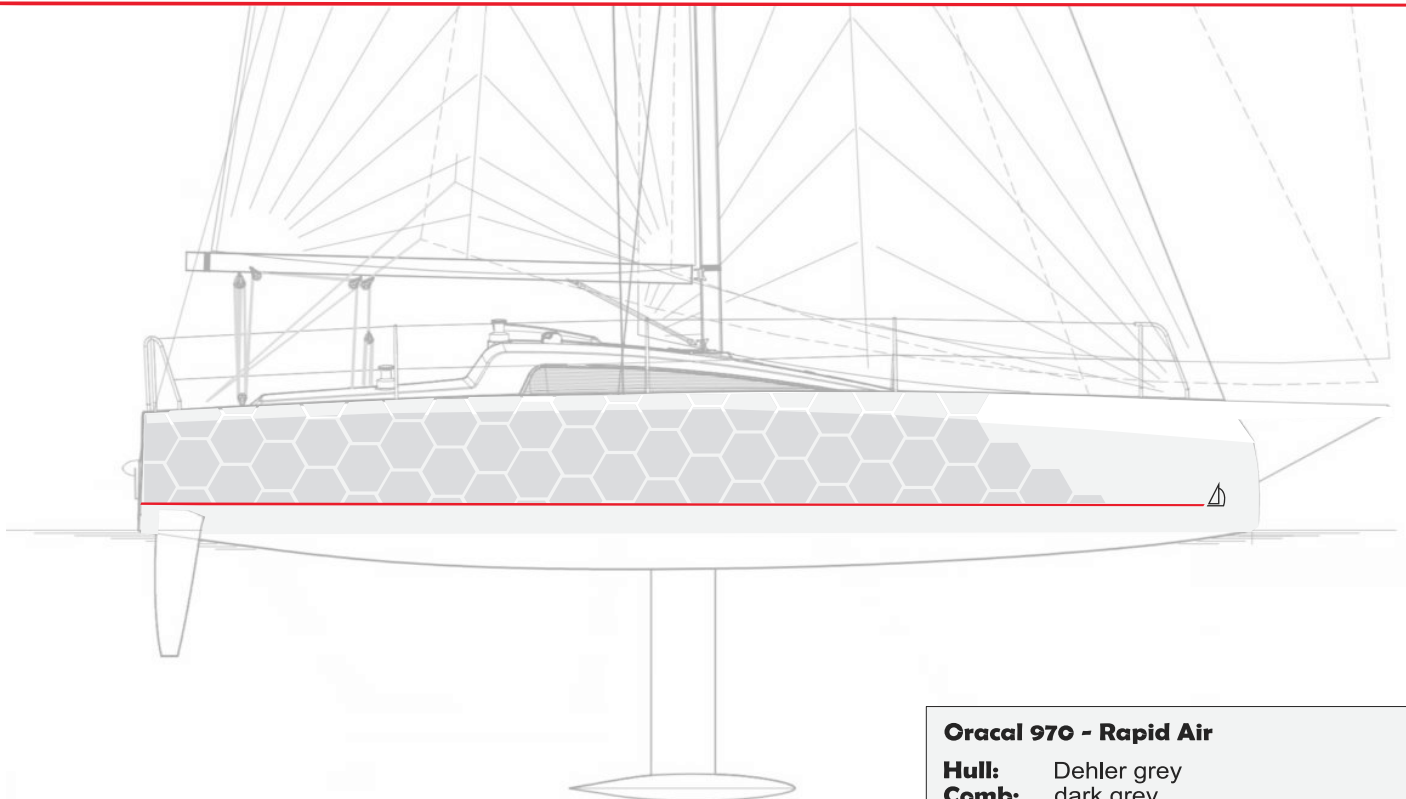

Dehler 30od

Oracal 970 - Rapid Air

Hull: Dehler grey

Pattern: White

Dehler 30od

Oracal 970 - Rapid Air

Hull: Dehler grey

Comb: dark grey

Dehler 30od

PT - comb design

Oracal 970 - Rapid Air

Hull: original grey
Comb: silver grey 090 (metallic / matt)

This design remains the property of the PT Flaggen und Werbung GmbH.
Any further use is prohibited.
Please note our terms and conditions (§15 / 4)