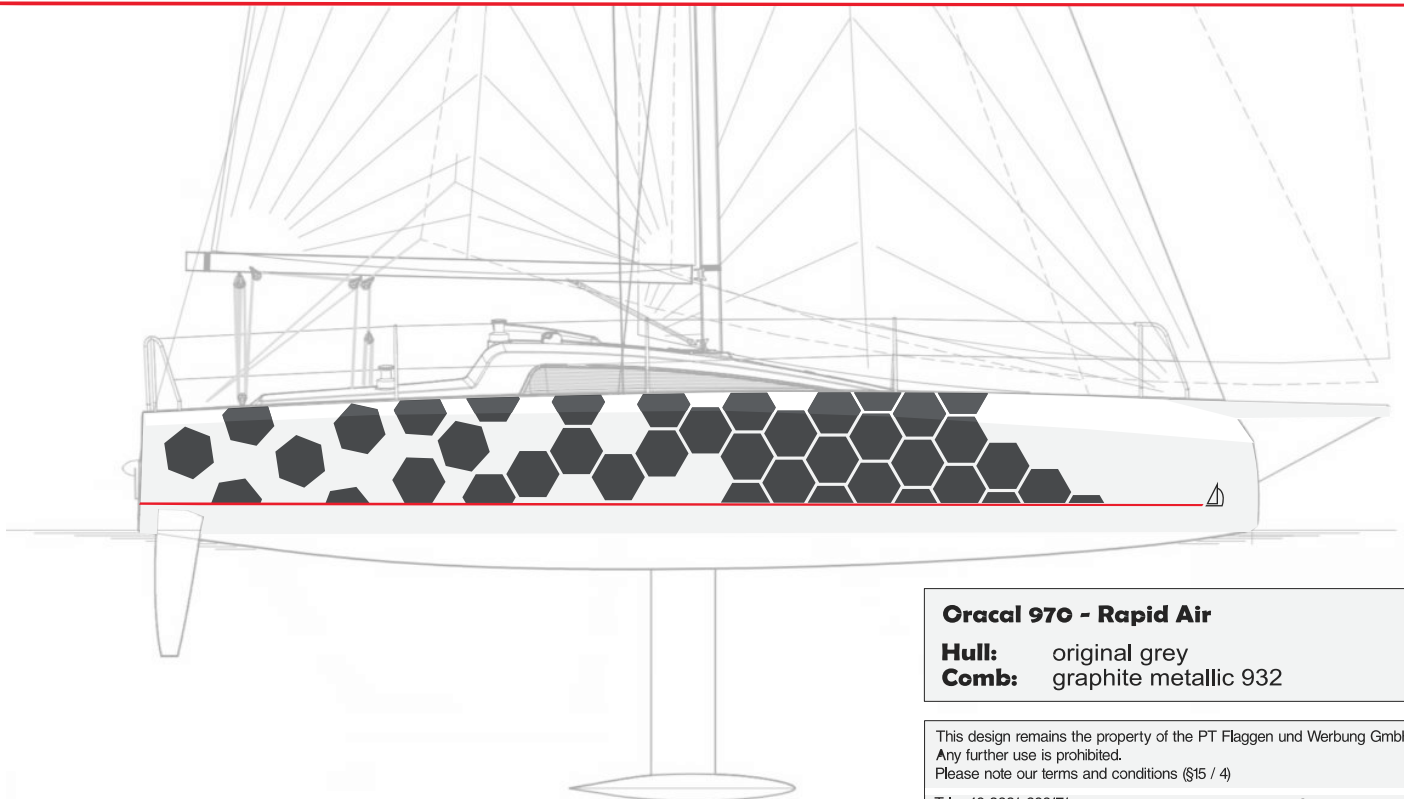

Dehler 30od

Oracal 970 - Rapid Air

Hull: Dehler grey

Pattern: White

Dehler 30od

Oracal 970 - Rapid Air

Hull: Dehler grey

Comb: dark grey

Dehler 30od

PT - comb design

Oracal 970 - Rapid Air

Hull: original grey
Comb: silver grey 090 (metallic / matt)

This design remains the property of the PT Flaggen und Werbung GmbH.
Any further use is prohibited.
Please note our terms and conditions (§15 / 4)

Tel. +49 3831 298171

mail@yachtwrapping-pt.com

Dehler 30od

PT - comb design

Oracal 970 - Rapid Air

Hull: original grey
Comb: graphite metallic 932

This design remains the property of the PT Flaggen und Werbung GmbH.
Any further use is prohibited.
Please note our terms and conditions (§15 / 4)