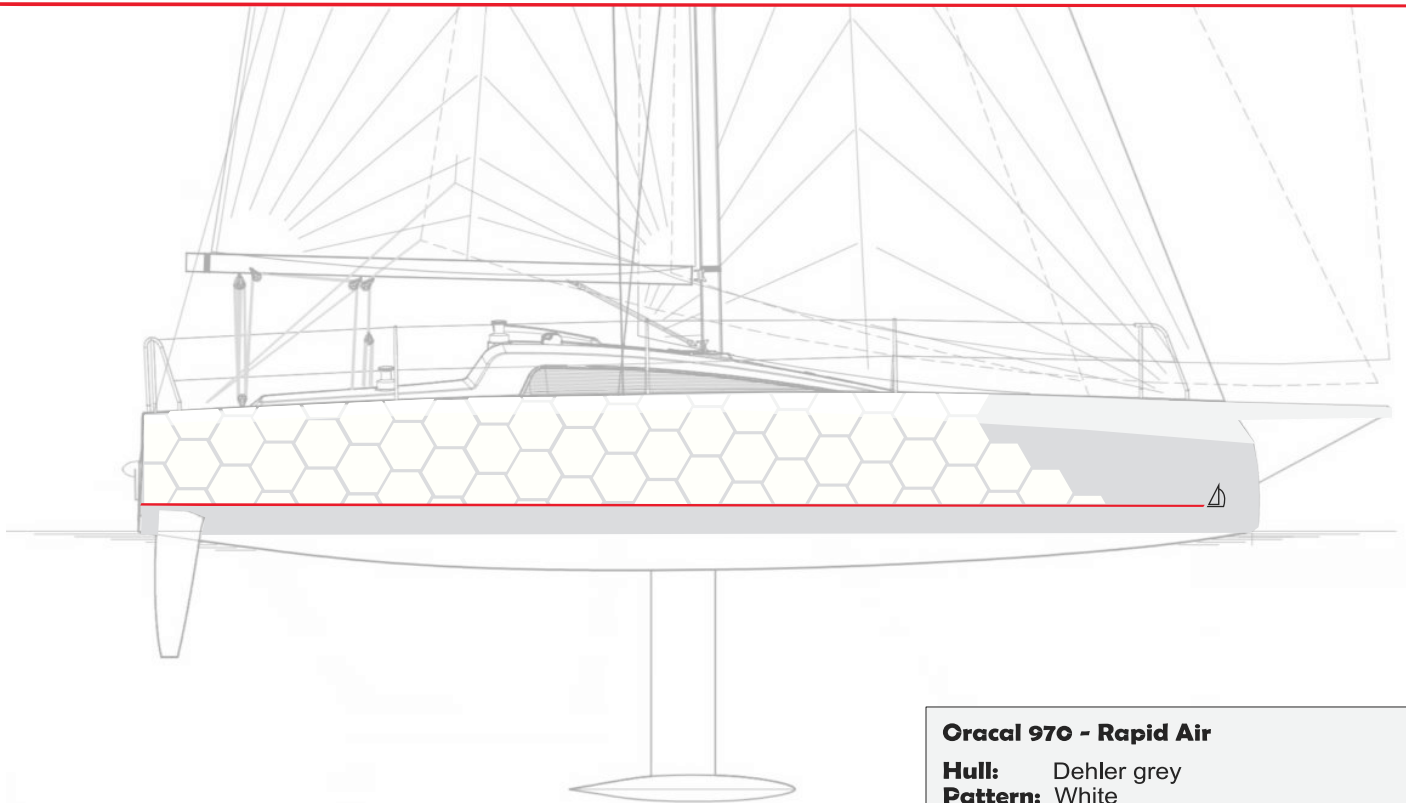

Dehler 30od

Oracal 970 - Rapid Air

Hull: Dehler grey

Pattern: White

Dehler 30od

Oracal 970 - Rapid Air

Hull: Dehler grey

Comb: dark grey

Dehler 30od

PT - comb design

Oracal 970 - Rapid Air

Hull: original grey
Comb: silver grey 090 (metallic / matt)

This design remains the property of the PT Flaggen und Werbung GmbH.
Any further use is prohibited.
Please note our terms and conditions (§15 / 4)