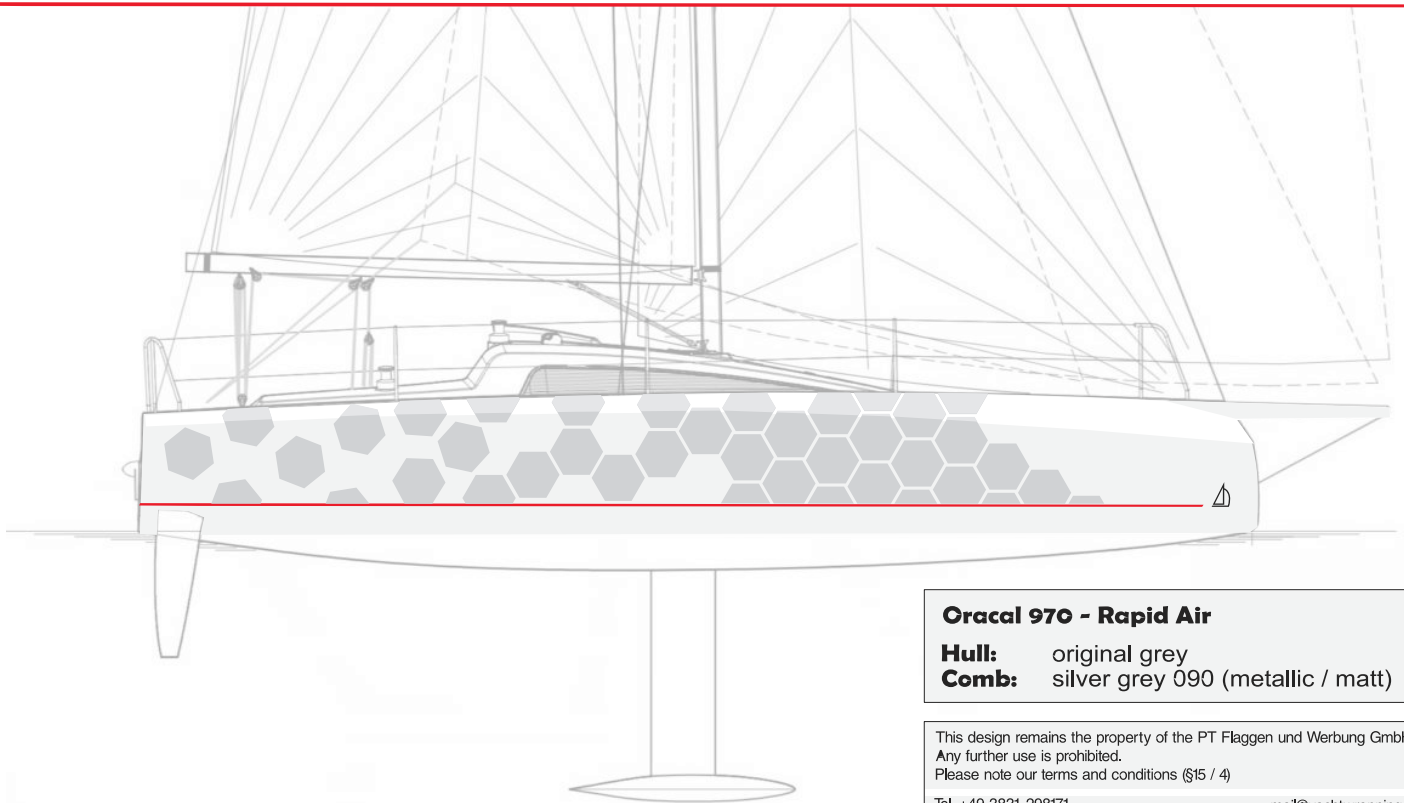

Dehler 30od

Oracal 970 - Rapid Air

Hull: Dehler grey

Pattern: White

Dehler 30od

Oracal 970 - Rapid Air

Hull: Dehler grey

Comb: dark grey

Dehler 30od

PT - comb design

Oracal 970 - Rapid Air

Hull: original grey
Comb: silver grey 090 (metallic / matt)

This design remains the property of the PT Flaggen und Werbung GmbH.
Any further use is prohibited.
Please note our terms and conditions (§15 / 4)