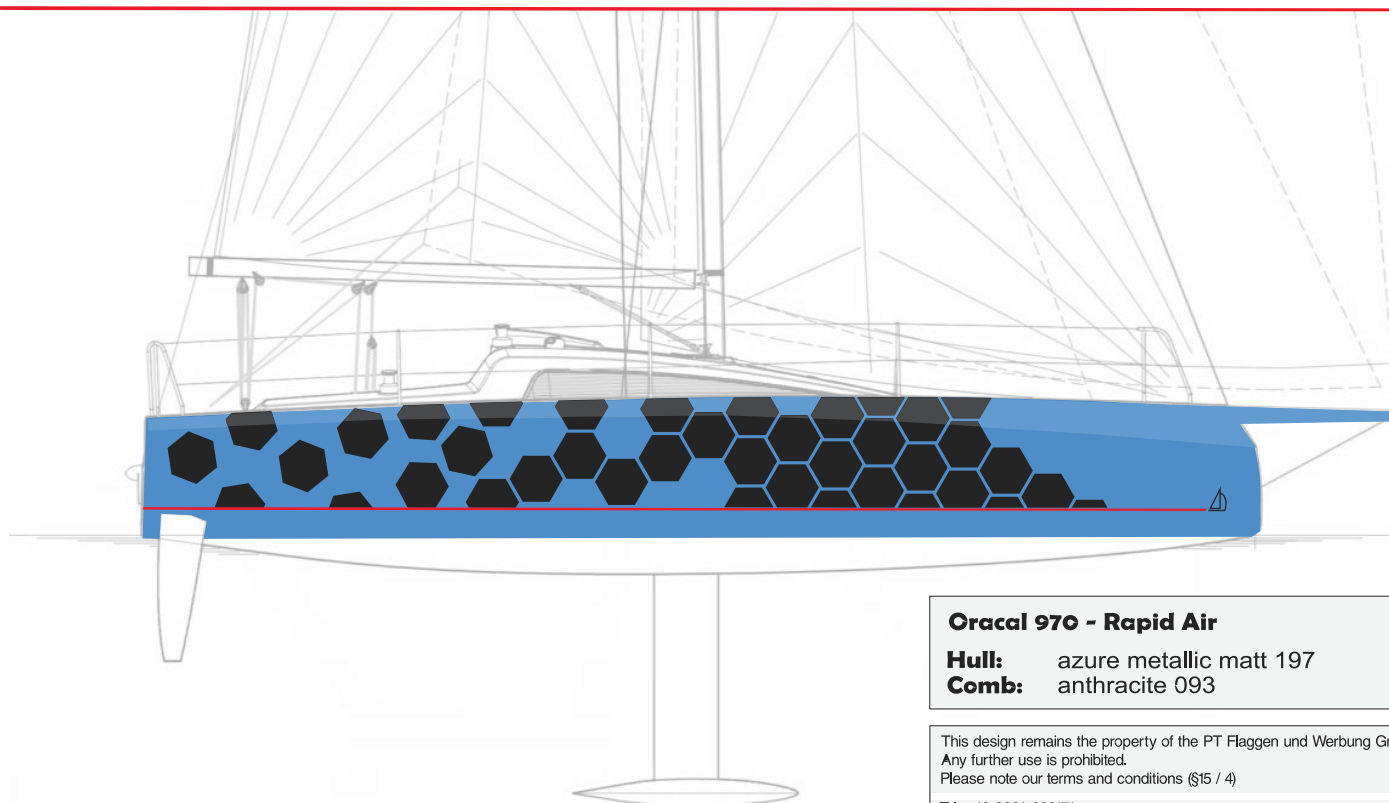

Dehler 30od

PT - comb design

Oracal 970 - Rapid Air

Hull: azure metallic matt 197
Comb: anthracite 093

This design remains the property of the PT Flaggen und Werbung GmbH.
Any further use is prohibited.
Please note our terms and conditions (§15 / 4)

Tel. +49 3831 298171

mail@yachtwrapping-pt.com