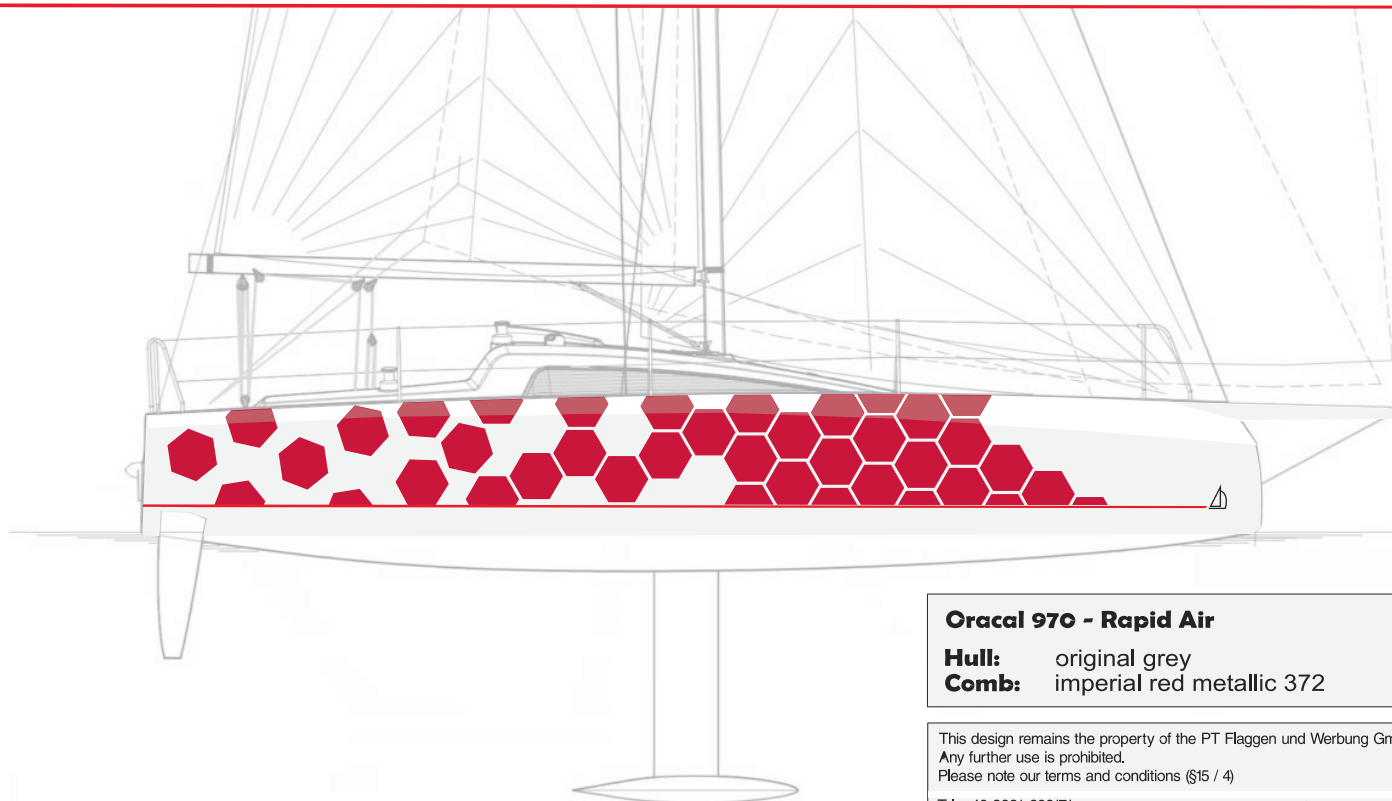

Dehler 30od

PT - comb design

Oracal 970 - Rapid Air

Hull: original grey
Comb: imperial red metallic 372

This design remains the property of the PT Flaggen und Werbung GmbH.
Any further use is prohibited.
Please note our terms and conditions (§15 / 4)

Tel. +49 3831 298171

mail@yachtwrapping-pt.com