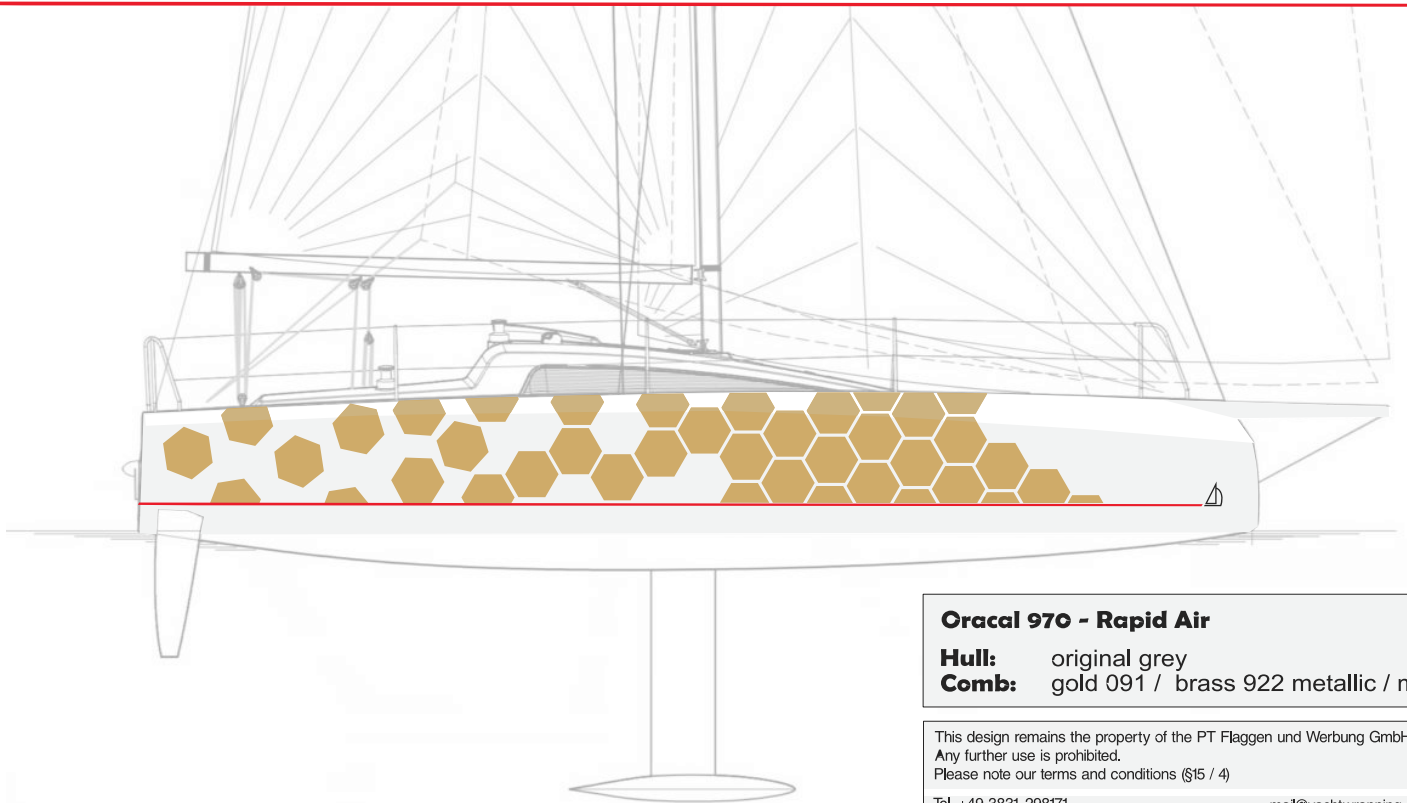

Dehler 30od

PT - comb design

Oracal 970 - Rapid Air

Hull: original grey
Comb: gold 091 / brass 922 metallic / matt

This design remains the property of the PT Flaggen und Werbung GmbH.
Any further use is prohibited.
Please note our terms and conditions (§15 / 4)

Tel. +49 3831 298171

mail@yachtwrapping-pt.com