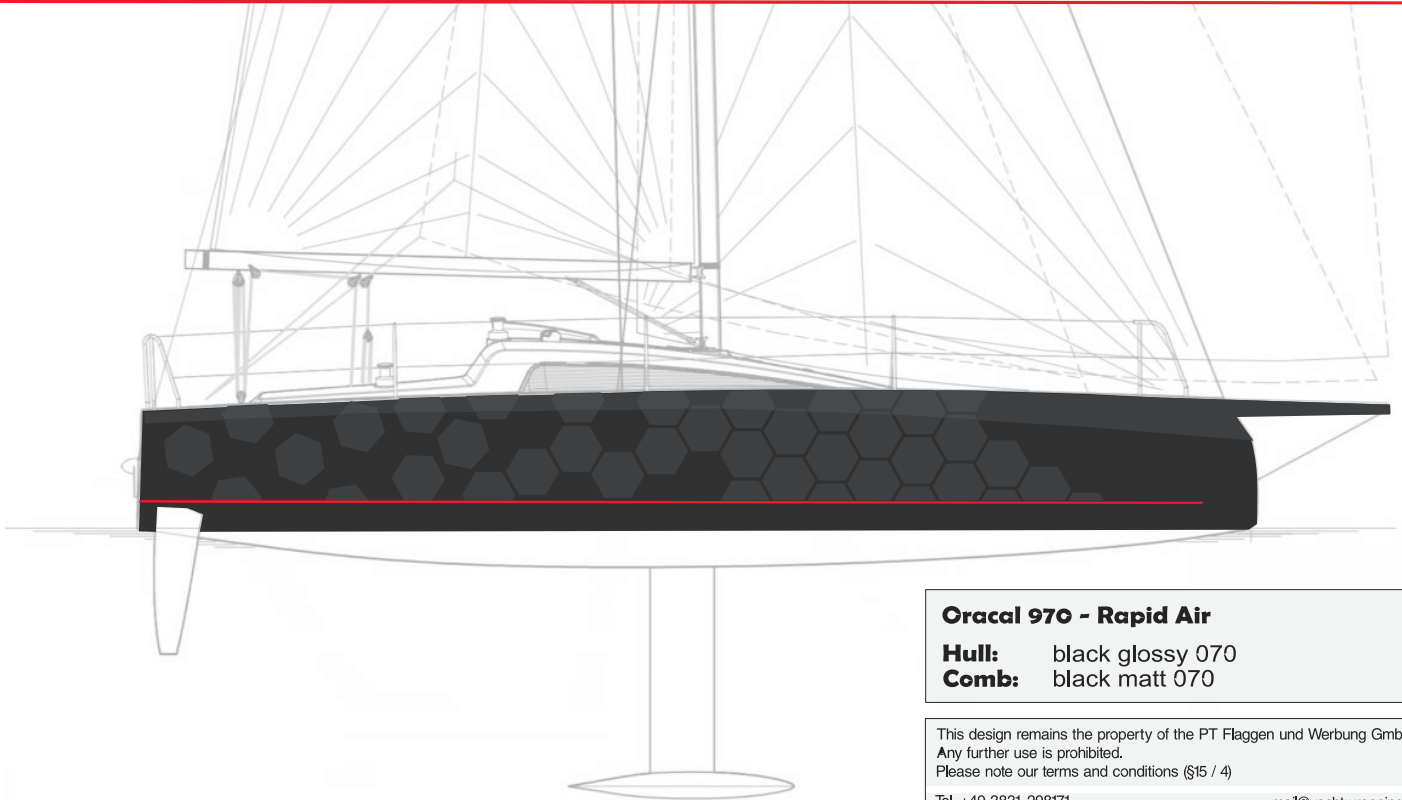

Dehler 30od

PT - comb design

Oracal 970 - Rapid Air

Hull: black glossy 070
Comb: black matt 070

This design remains the property of the PT Flaggen und Werbung GmbH.
Any further use is prohibited.
Please note our terms and conditions (§15 / 4)

Tel. +49 3831 298171

mail@yachtwrapping-pt.com