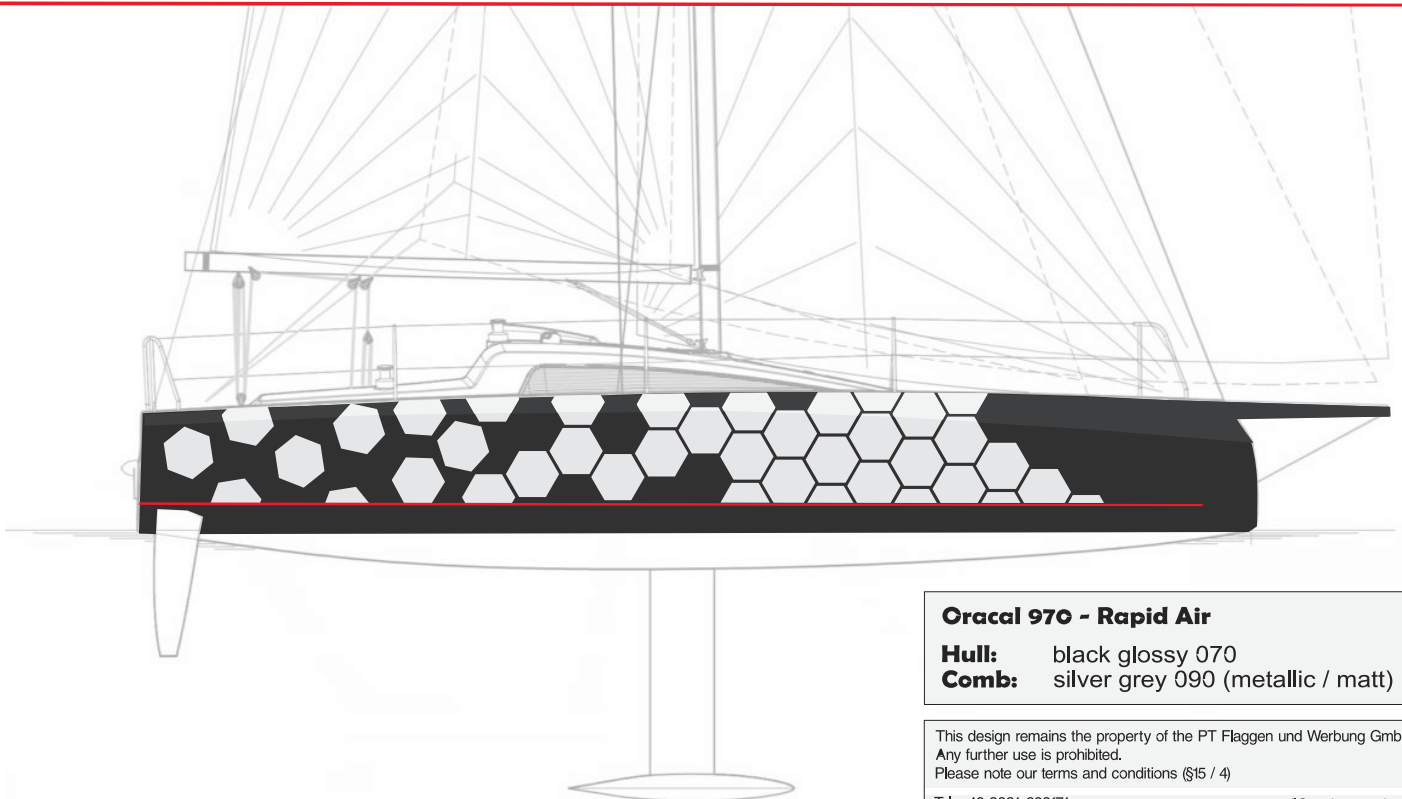

Dehler 30od

PT - comb design

Oracal 970 - Rapid Air

Hull: black glossy 070
Comb: silver grey 090 (metallic / matt)

This design remains the property of the PT Flaggen und Werbung GmbH.
Any further use is prohibited.
Please note our terms and conditions (§15 / 4)

Tel. +49 3831 298171

mail@yachtwrapping-pt.com