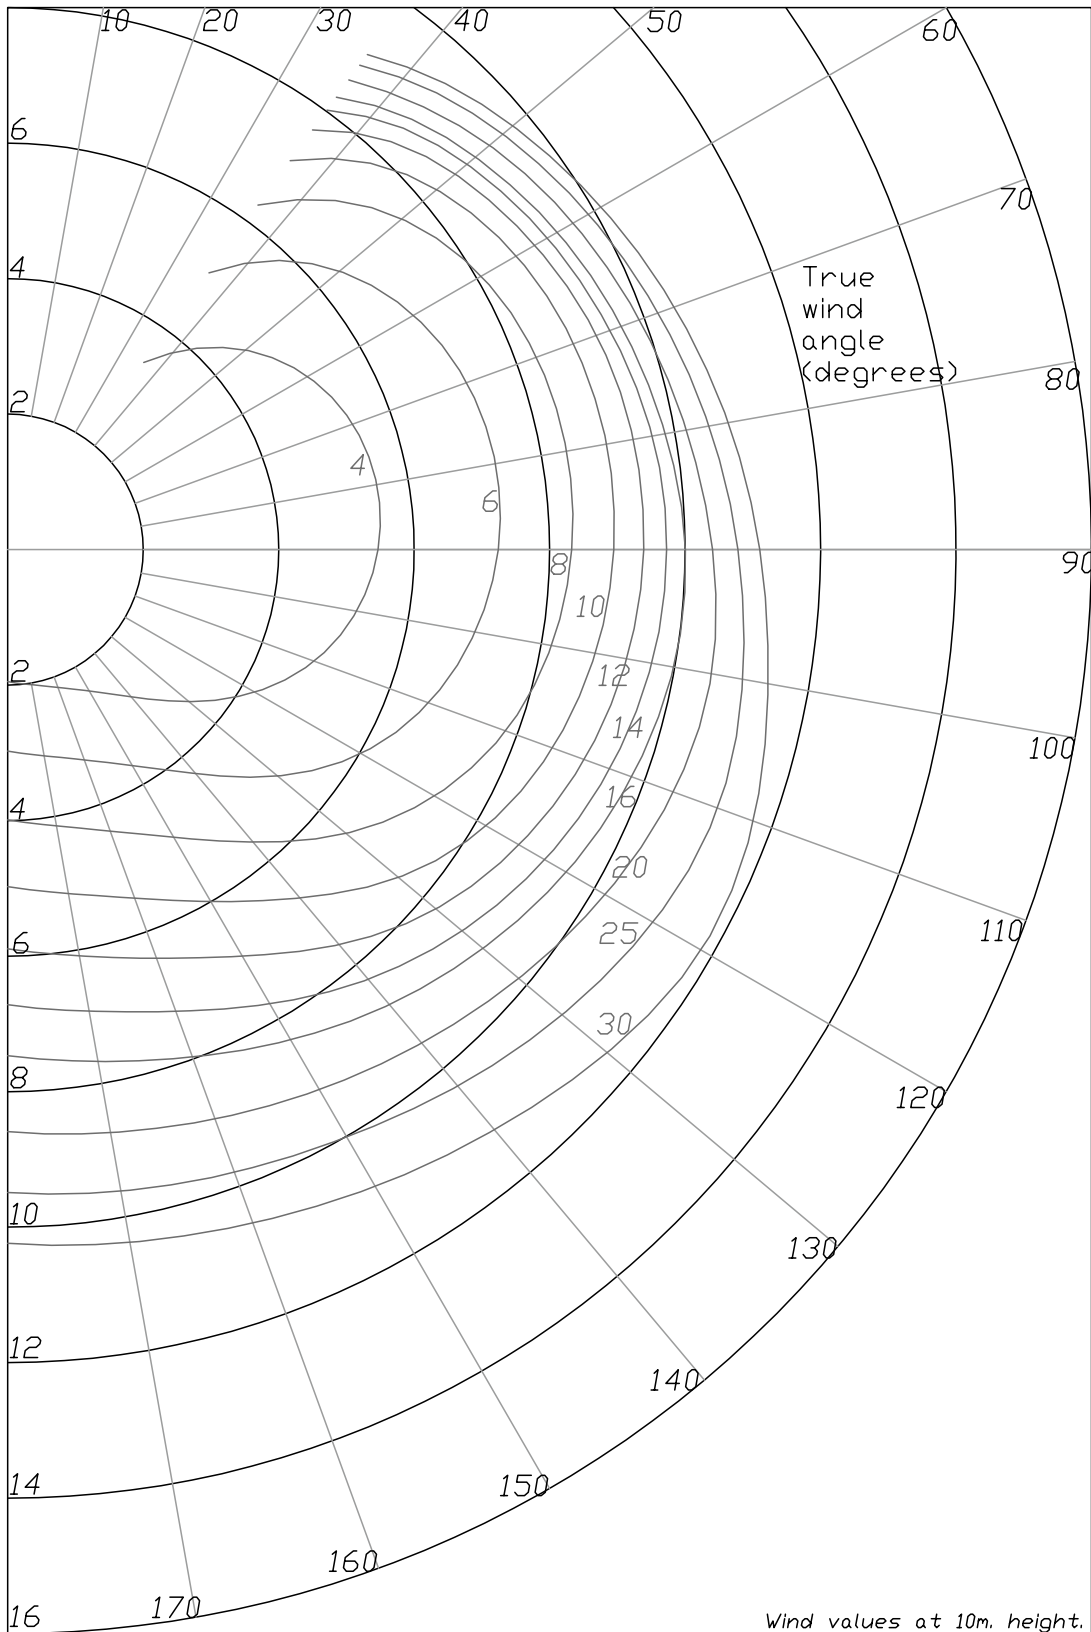

Moody DS54

polar diagram

main, jib, genoa & gennaker

Moody DS54

polar diagram

main, jib & genoa

Moody DS54

polar diagram

main, jib only