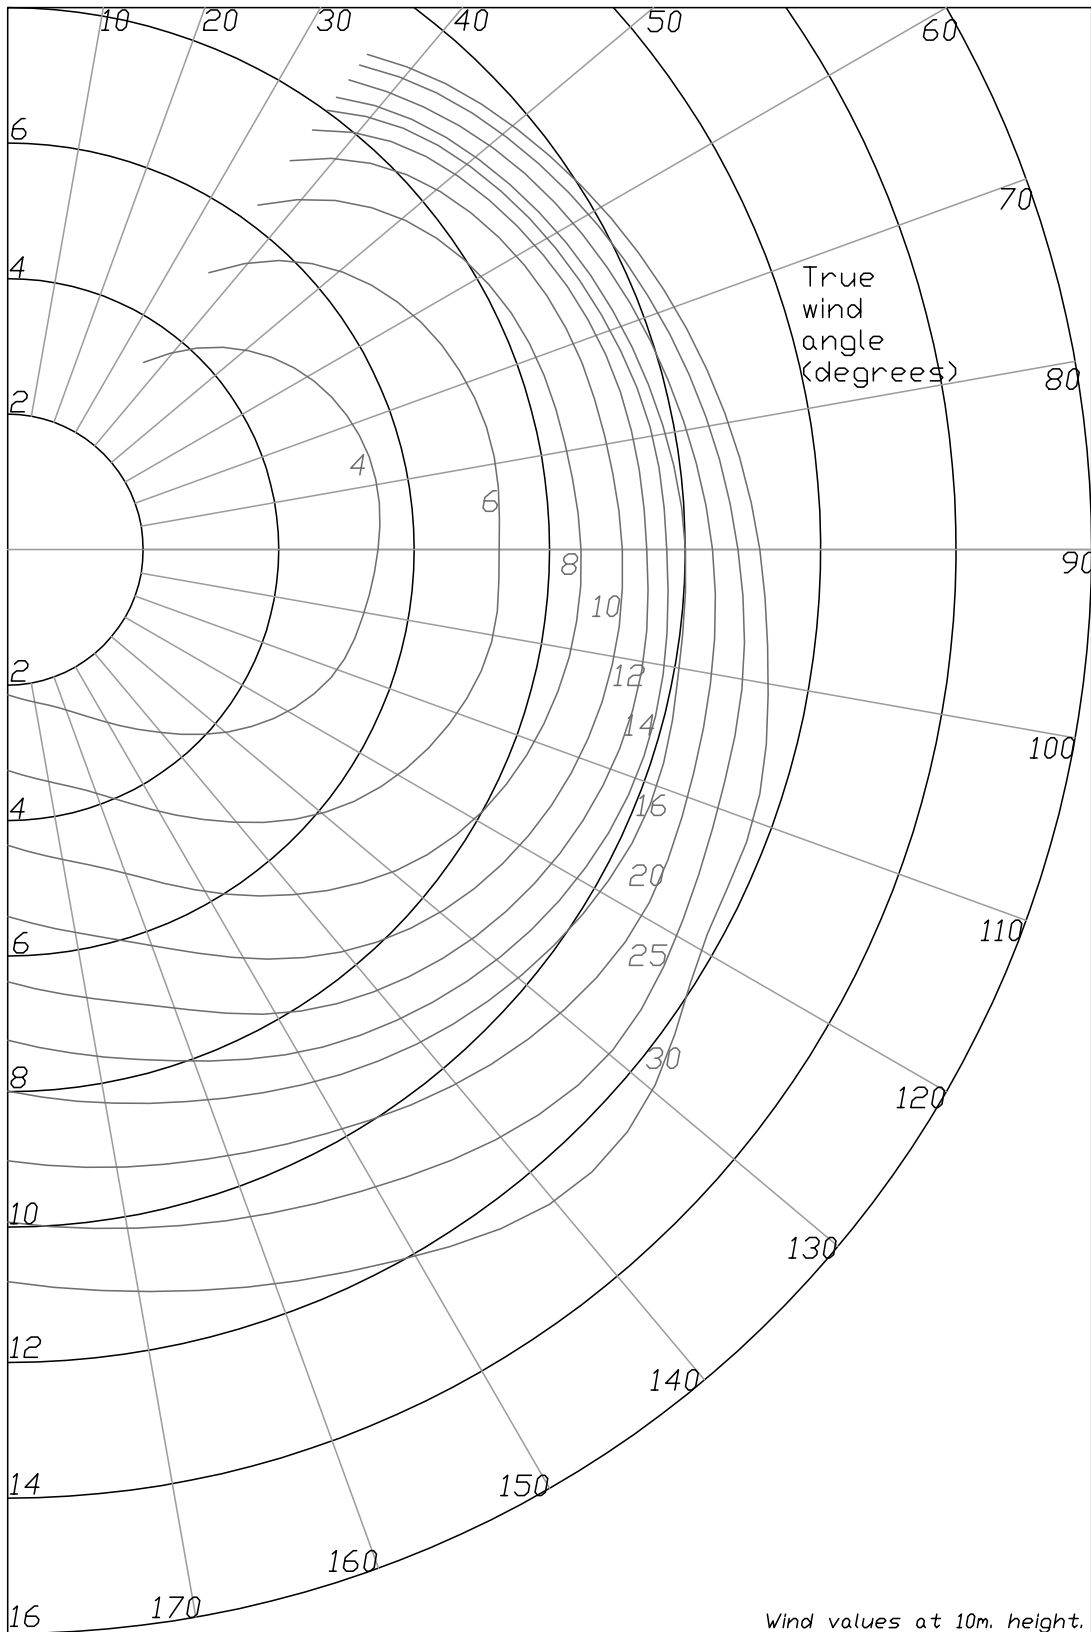

Moody DS54

polar diagram

main, jib, genoa & gennaker

Moody DS54

polar diagram

main, jib & genoa

Moody DS54

polar diagram

main, jib only